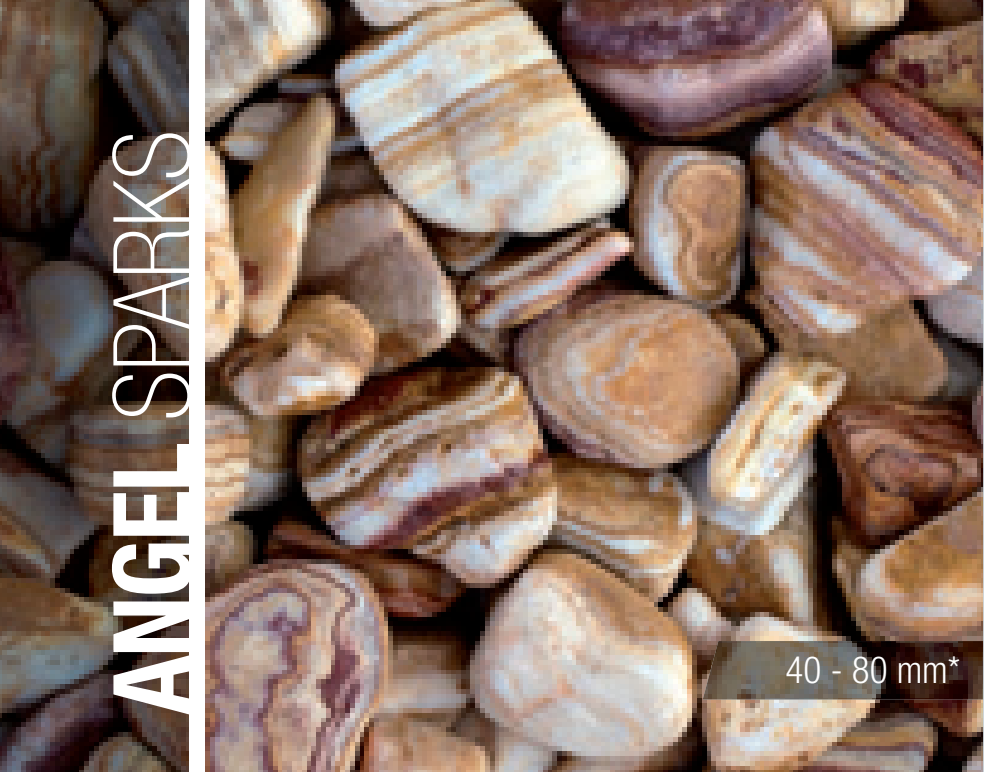

ANGEL SPARKS

40 - 80 mm*

* Le immagini non sono in dimensione reale

CIOTTOLI LUCIDI

ANGEL SPARKS

BELLA ROSSA