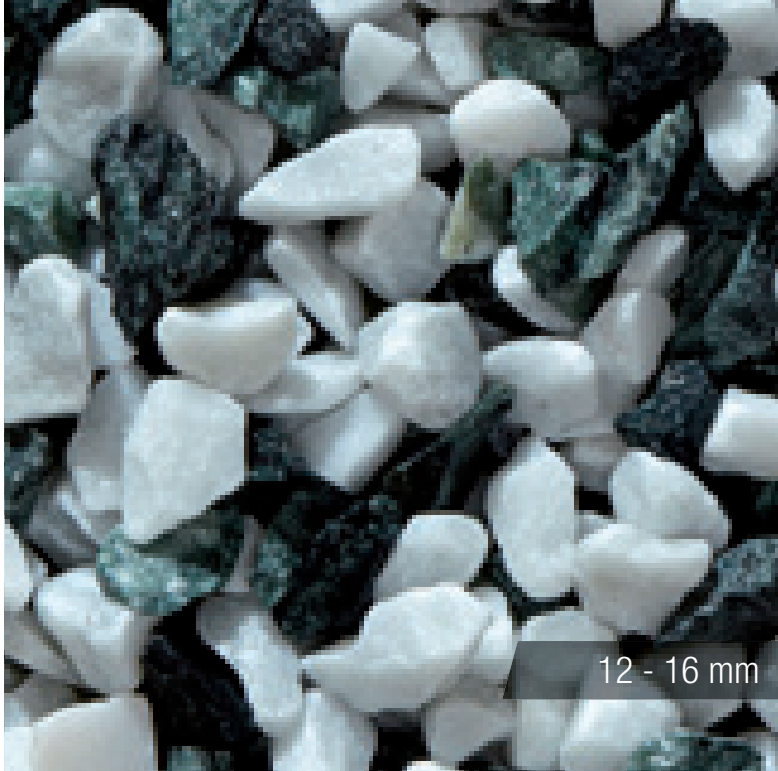

GRANULATI COLOR MIX

LIGHT

LIGHT