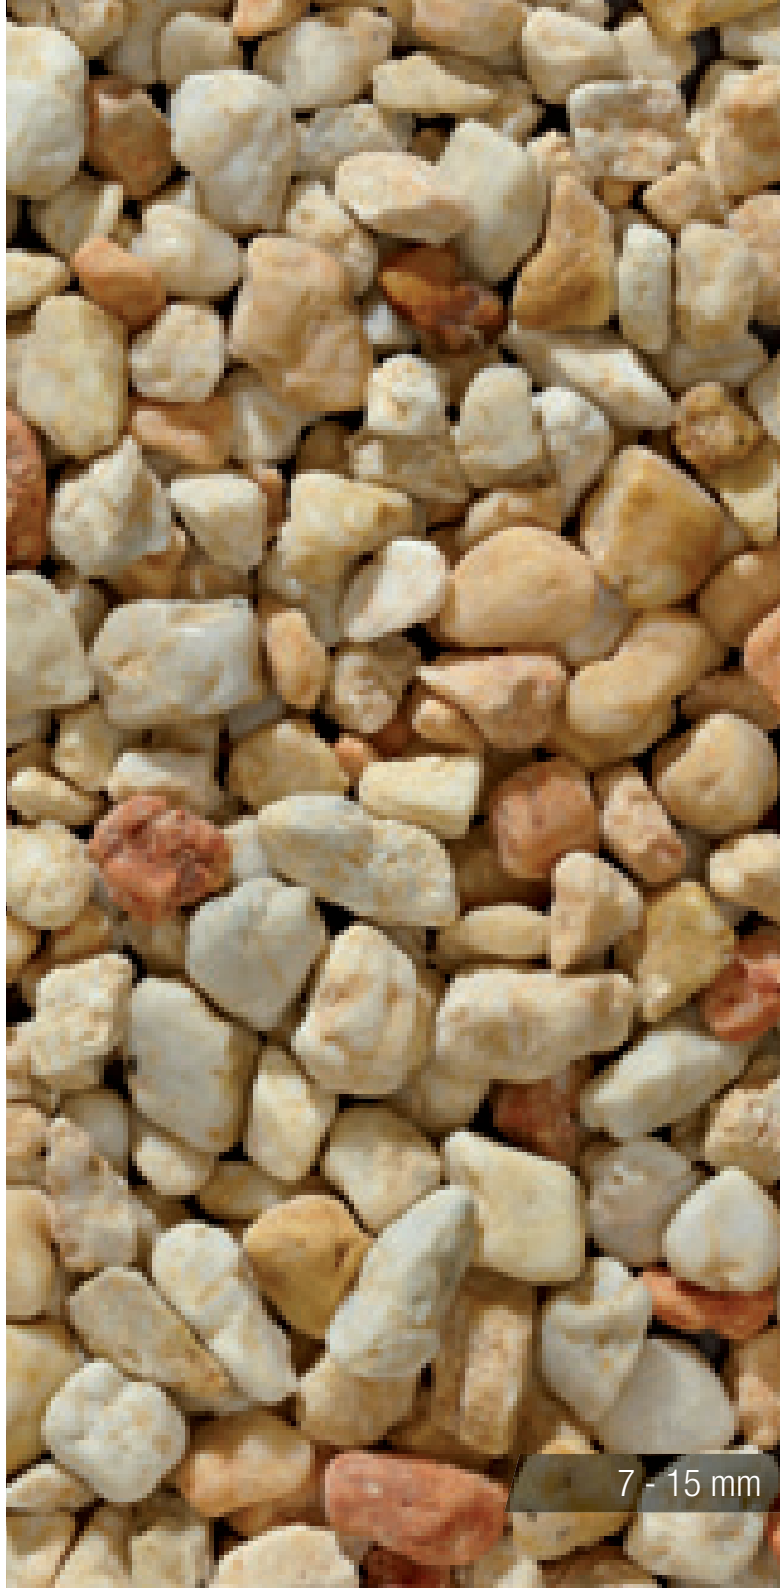

CIOTTOLI NATURALI

YELLOW QUARTZ

YELLOW QUARTZ

7 - 15 mm